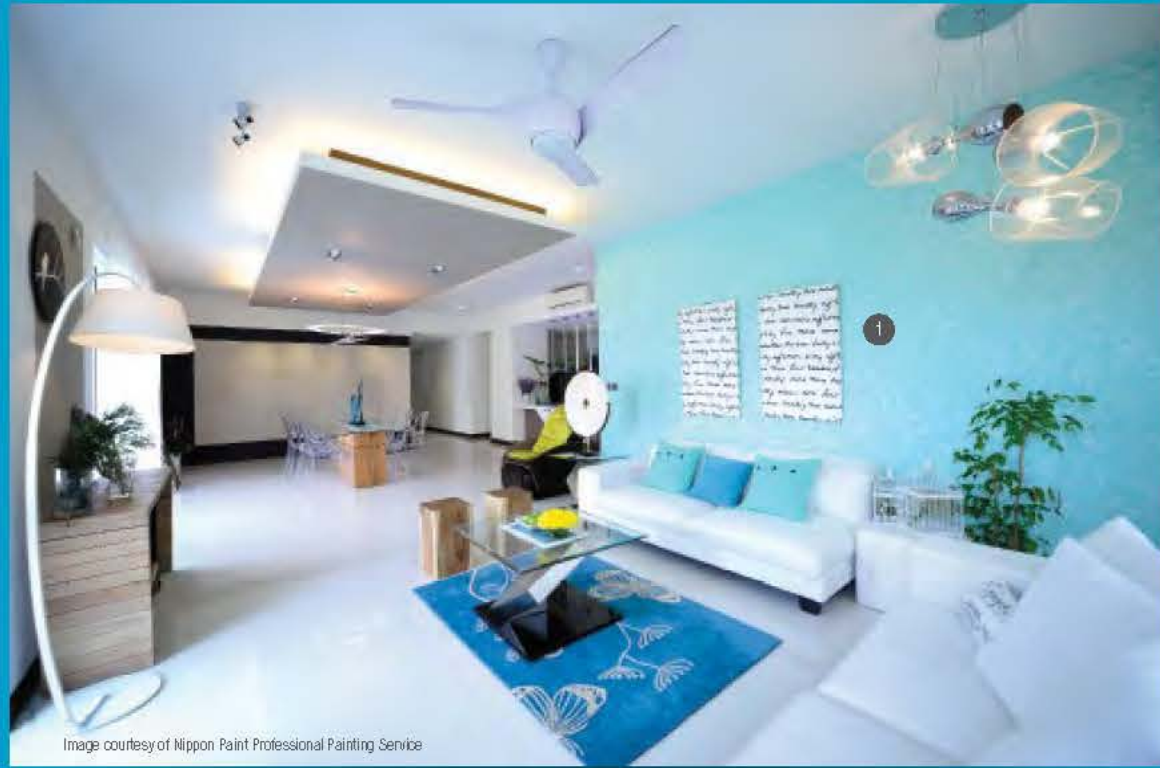

# TRANQUIL blue

COOL,  
SERENE AND  
PRODUCTIVE

Image courtesy of Nippon Paint Professional Painting Service

1. Momento  
Enhancer  
Snow Frost  
Base Coat  
Seabreeze  
1126  
Glazed over with  
Snow Frost 01