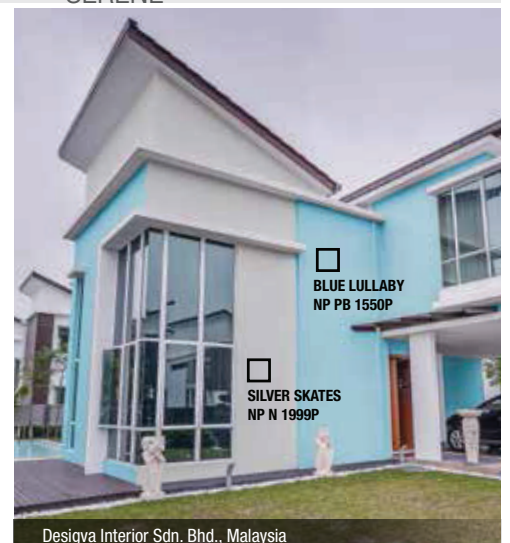

The Exterior

NATURAL
BALMY
SERENE

BRIGHT IDEAS!

Blue Lullaby NP PB 1550P gives facades a seamless look that connects to its surroundings.

BLUE LULLABY
NP PB 1550P

SILVER SKATES
NP N 1999P

BLUE LULLABY
NP PB 1550P