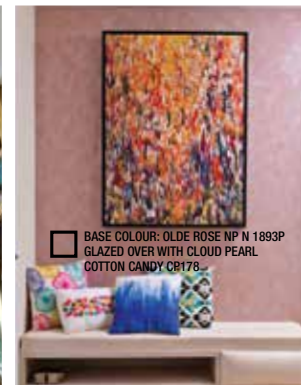

Enhancer Series

A special line of semi-transparent paint that enhances any existing wall colour with a semi-transparent glaze-over, featuring two unique special effects.

- FROST: *Reflections of Beauty*
- CLOUD: *Lush Living*