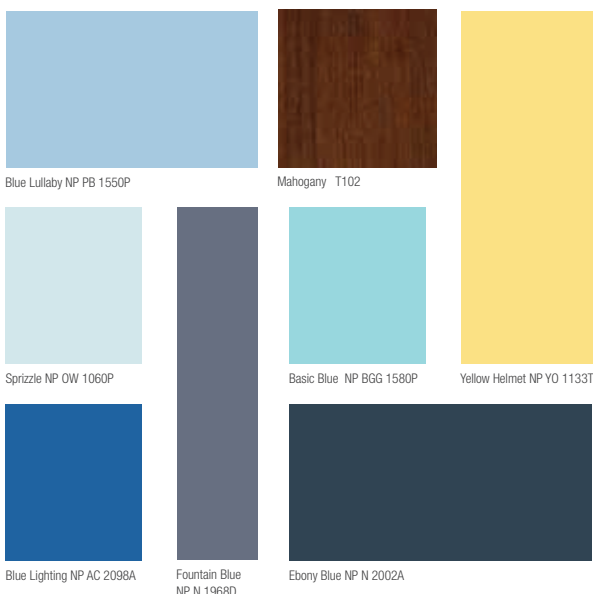

BRIGHT IDEAS!

Blue Lullaby NP PB 1550P gives facades a seamless look that connects to its surroundings.