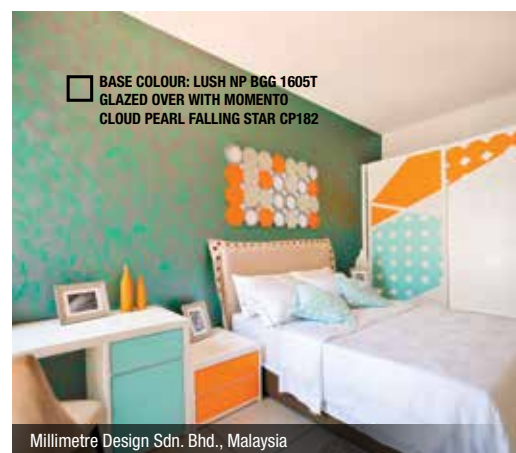

LUSH NP BGG 1605T

BASE COLOUR: LUSH NP BGG 1605T
GLAZED OVER WITH MOMENTO
CLOUD PEARL FALLING STAR CP182

Millimetre Design Sdn. Bhd., Malaysia

DESIGNER'S TIPS

'Soothing blue-green tones against a neutral-natural background are perfect for bedrooms as they help you to relax, tune out and ultimately go to sleep.'

Mark Wee
Ong & Ong Pte. Ltd.
Singapore