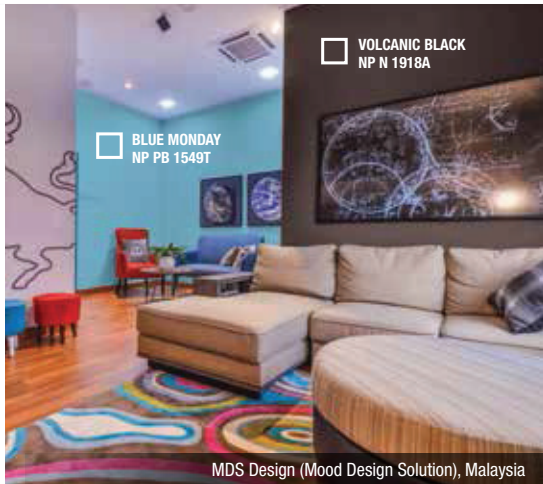

MONIE MOHARIFF
MZ Design Consultancy
Malaysia

SOPHISTICATED
MYSTERIOUS
ELEGANT

BLUE MONDAY
NP PB 1549T

VOLCANIC BLACK
NP N 1918A

MDS Design (Mood Design Solution), Malaysia