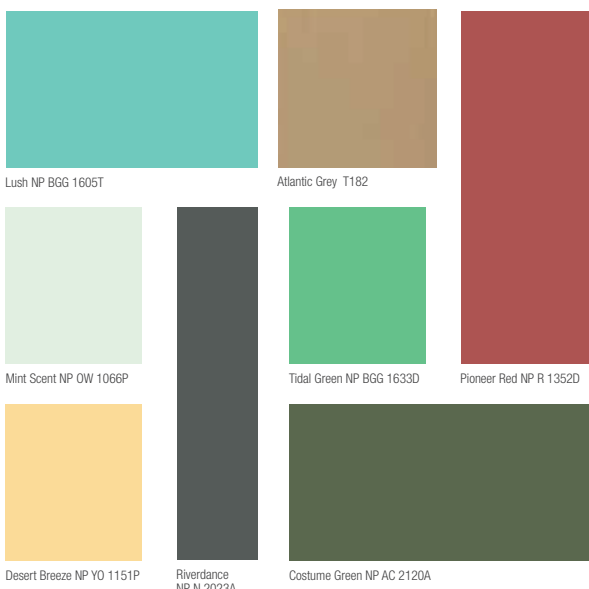

BRIGHT IDEAS!

If you choose to use Lush NP BGG 1605T for your exterior walls, it's ideal to use a blend of neutrals to balance the colour.

LUSH NP BGG 1605T