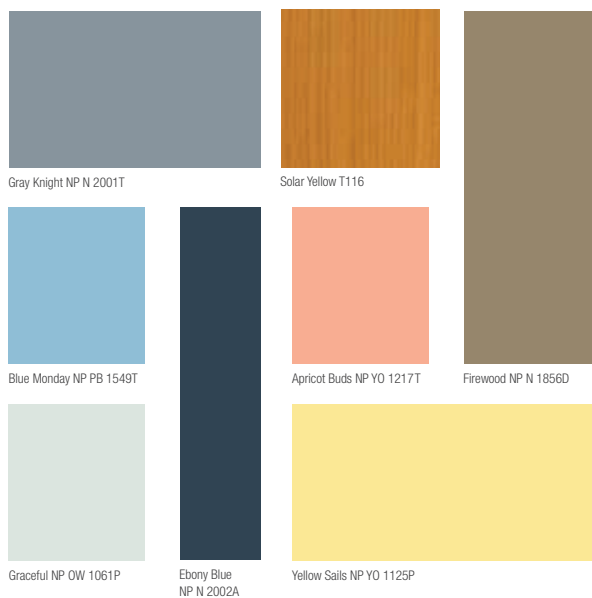

BRIGHT IDEAS!
For facades, Gray Knight NP N 2001T is best used to accentuate structural features.

GRAY KNIGHT NP N 2001T   SHITAKE NP N 1873P