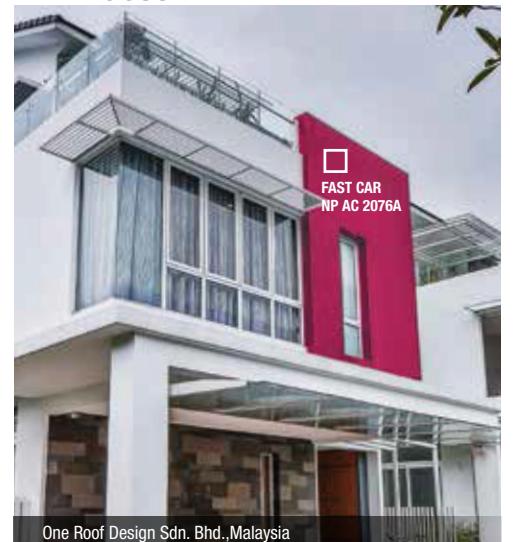

One Roof Design Sdn. Bhd., Malaysia

* All colours shown in this booklet are as close to the actual Nippon Paint colours as modern printing techniques permit.