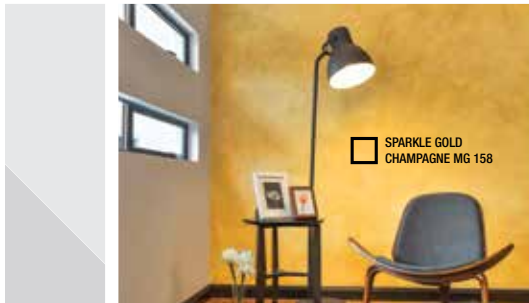

Momento®
Special Effect Paint

Make Every Wall A MASTERPIECE

Introducing...

Nippon Momento® Special Effect Paint, a contemporary and unorthodox approach to conventional paint that comes in six different textures to satisfy every taste and trend.

Textured Series

A unique paint that creates specially textured walls with an opaque wall finish, featuring four unique special effects.

- ELEGANT: *Timeless Classic*
- SPARKLE SILVER: *Reflections of Beauty*
- SPARKLE PEARL: *Glowing Glory*
- SPARKLE GOLD: *True Luxury*