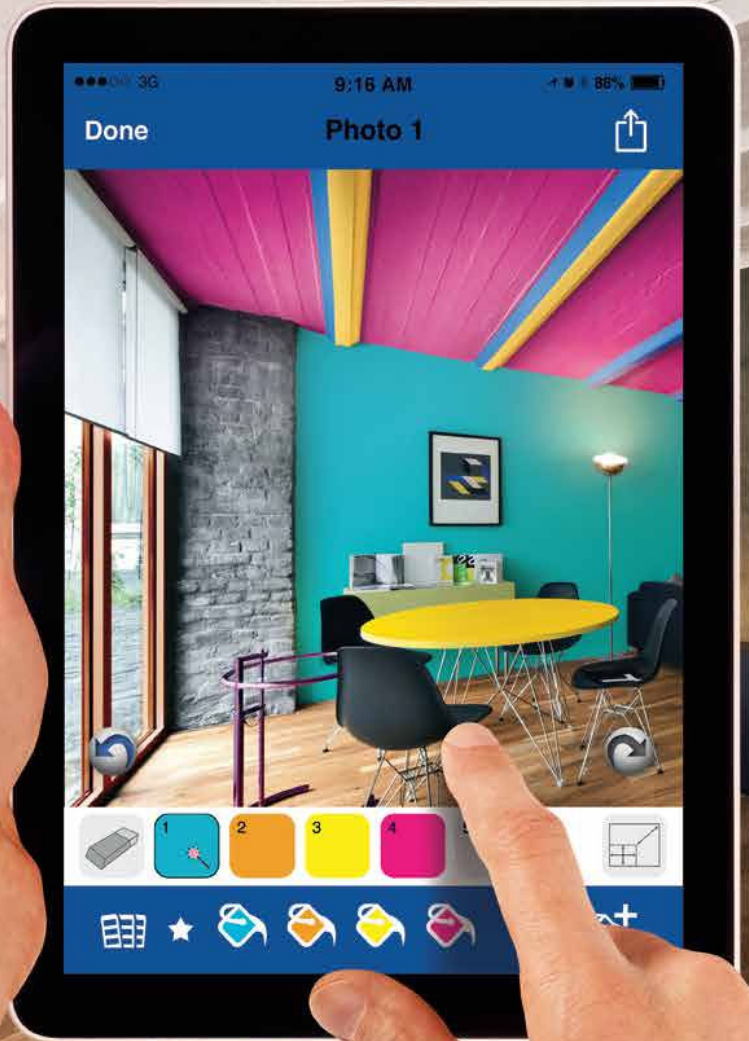

NIPPON PAINT COLOUR CREATIONS

Worried about choosing the wrong colours for your walls?

With the Nippon Paint Colour Creations App,
you can see your wall colours before you paint them.
Download the Nippon Paint Colour Creations App
today for free!