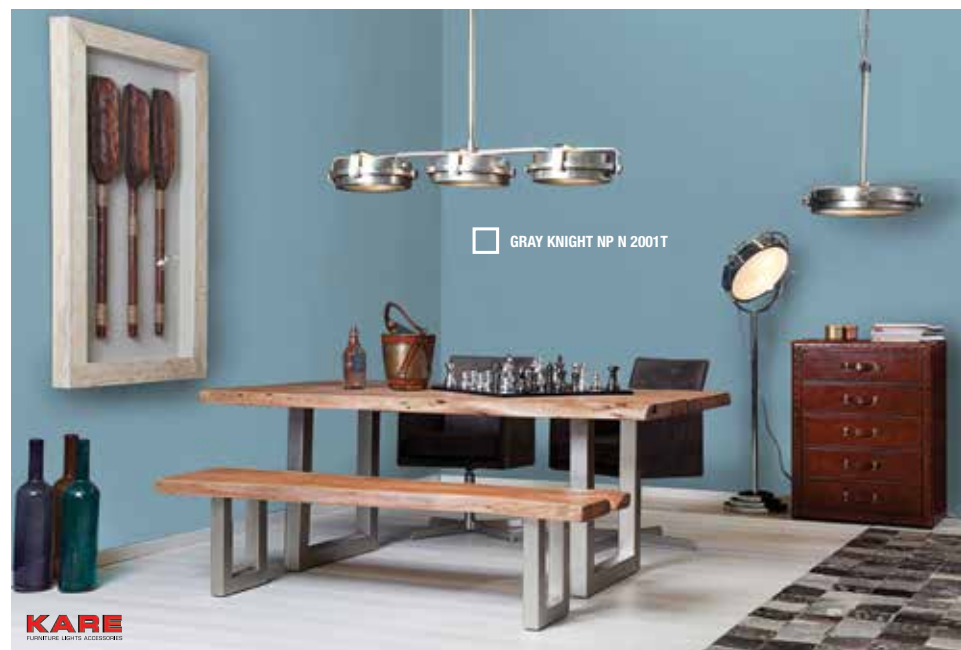

GRAY KNIGHT

NP N 2001T

A Raw Connection

The "gray area" has no clear rules. There are no lines that can be crossed, no glass that can be broken. Living in a boundless online society, we see and experience other cultures, and open up to the estranged. **Gray Knight NP N 2001T** eludes mysteriousness and acts as the perfect blank canvas, allowing us to explore further, not just in knowledge, but also in life. Expressing a secretive ambiance, we innocently share desires without hesitation, escaping from our real lives, into a world where nothing is unknown.

Palette Play:
One of the best colours to use with Nippon Momento Special Effect Paint, **Gray Knight NP N 2001T** exudes personal beauty like no other.

KARE
FURNITURE LIGHTS ACCESSORIES

Designer Says

Mark Wee of Ong & Ong Pte. Ltd. says the best way to bring out a natural gray-toned palette is to use bright colours that pop. More details in this video.

In this video, Jose Ramon Carunungan of Carunungan & Partners Co. shares how bright colours against a dark gray backdrop can transform interiors.