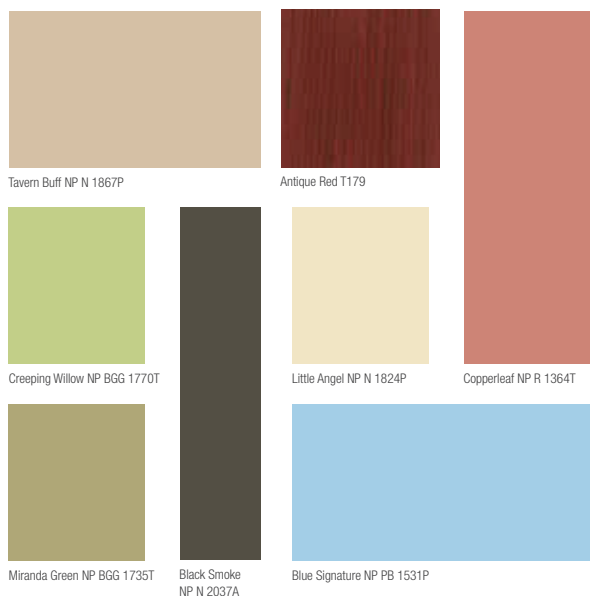

* All colours shown in this booklet are as close to the actual Nippon Paint colours as modern printing techniques permit.