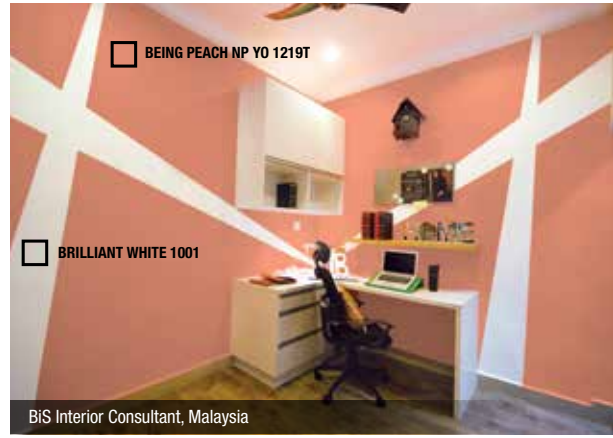

Nice-Style Refurbishment Sdn. Bhd., Malaysia

MOMENTO SPARKLE GOLD GLOWING AMBER MG 162

BiS Interior Consultant, Malaysia