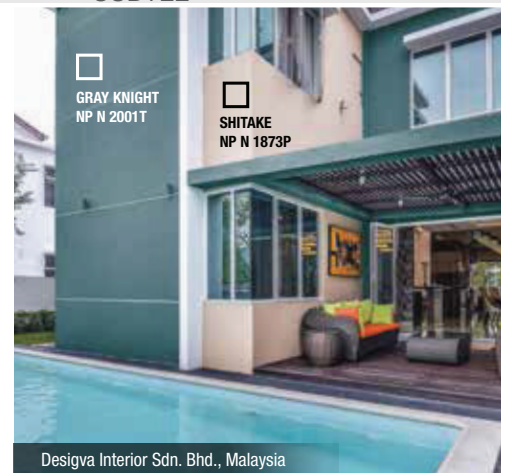

* All colours shown in this booklet are as close to the actual Nippon Paint colours as modern printing techniques permit.