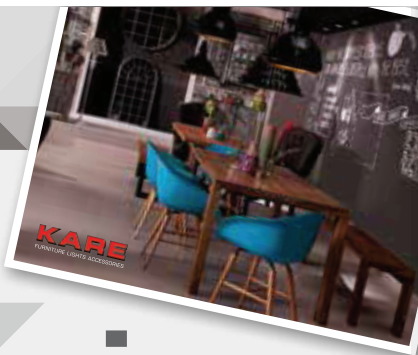

The Interior