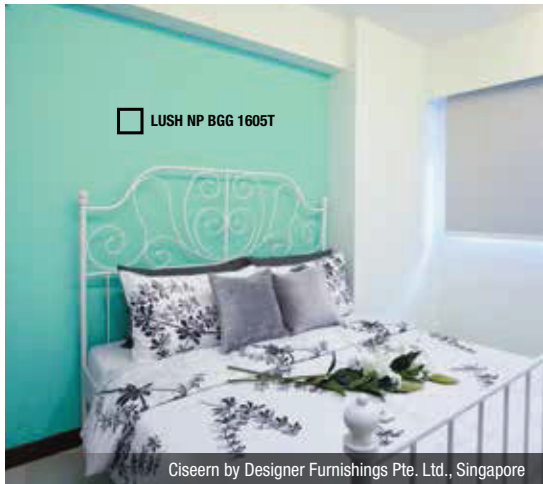

COOL
CALMING
CHIC

Ciseern by Designer Furnishings Pte. Ltd., Singapore