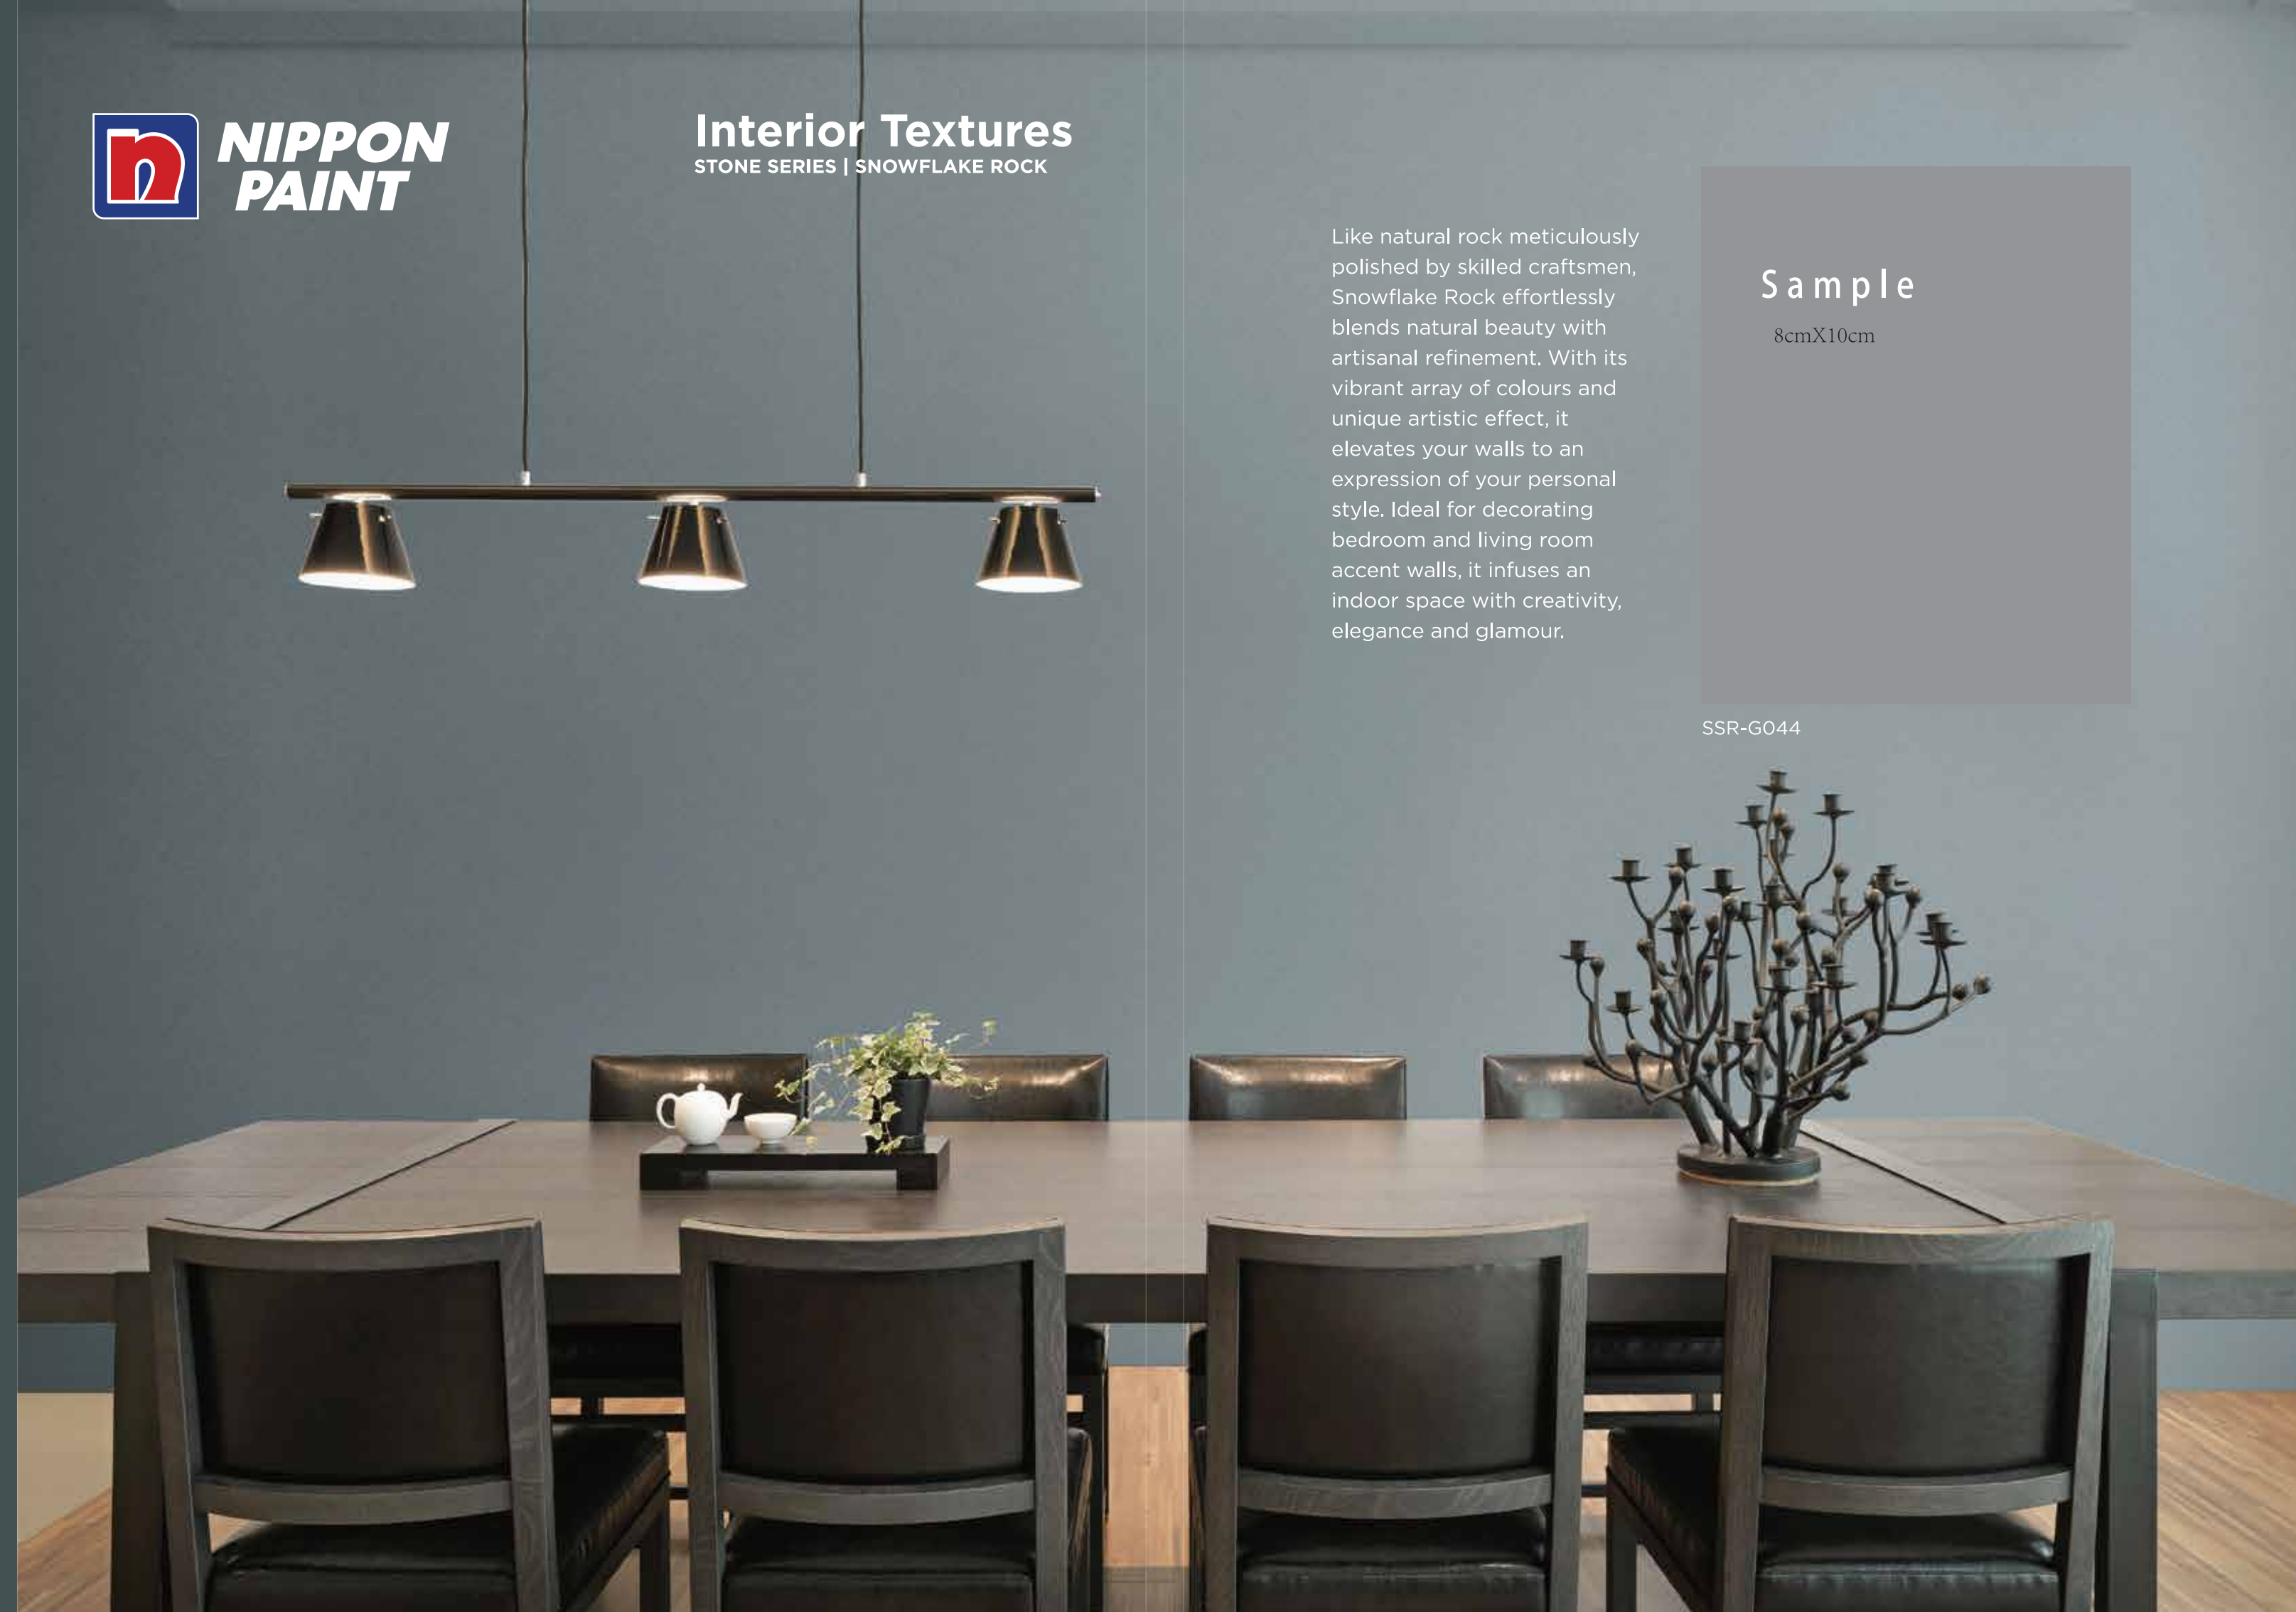

NIPPON PAINT

NIPPON PAINT

Interior Textures
STONE SERIES | SNOWFLAKE ROCK

Like natural rock meticulously polished by skilled craftsmen, Snowflake Rock effortlessly blends natural beauty with artisanal refinement. With its vibrant array of colours and unique artistic effect, it elevates your walls to an expression of your personal style. Ideal for decorating bedroom and living room accent walls, it infuses an indoor space with creativity, elegance and glamour.

Sample

8cmX10cm

SSR-G044

Interior Textures

STONE SERIES | SNOWFLAKE ROCK

NIPPON PAINT

NIPPON PAINT (SINGAPORE) CO. PTE LTD
1, FIRST LOK YANG ROAD, JURONG, SINGAPORE 629728
TELEPHONE: +65 6265 5355

www.nipponpaint.com.sg